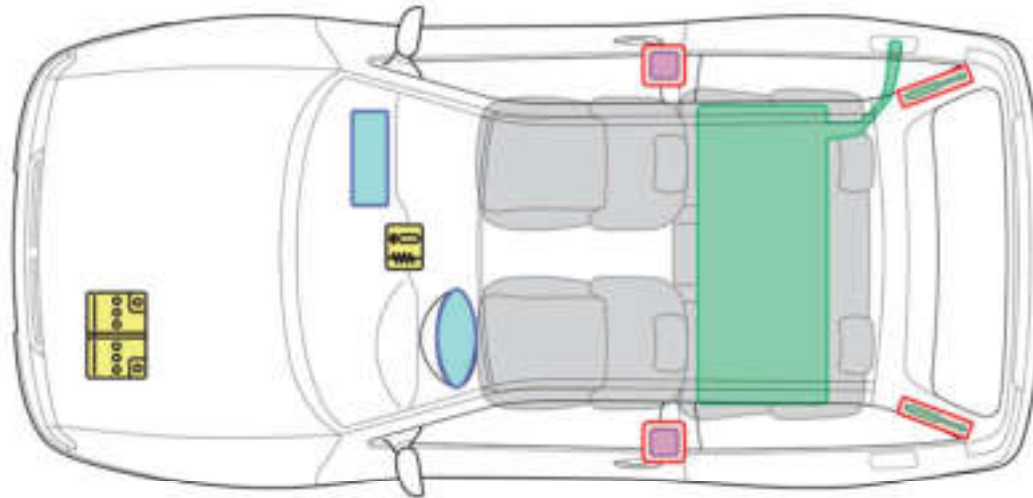

Ibiza

(3-Doors, 1993-1999)

Legend

	Airbag		Bodywork reinforcement		Control unit
	Gas generator		Roll-over bar		Battery
	Belt tensioner		Gas pressure dampers		Fuel tank

Ibiza (3 Doors)