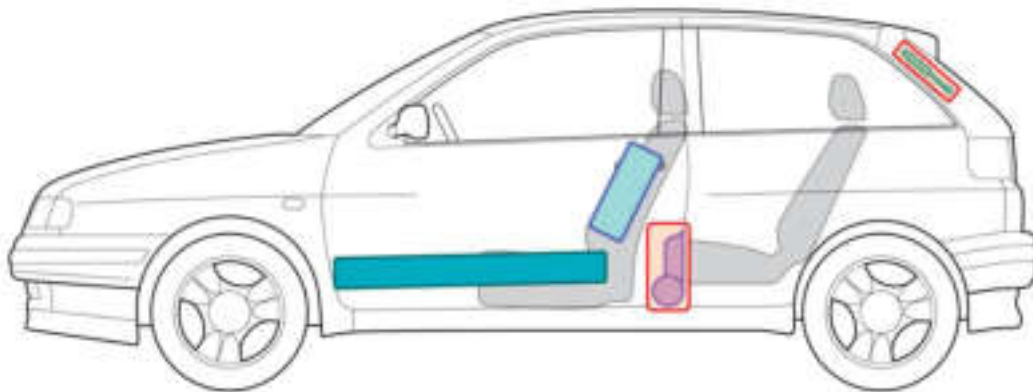

Ibiza

(3-Doors, 1993-1999)

Legend

	Airbag		Bodywork reinforcement		Control unit
	Gas generator		Roll-over bar		Battery
	Belt tensioner		Gas pressure dampers		Fuel tank

Ibiza (3 Doors)