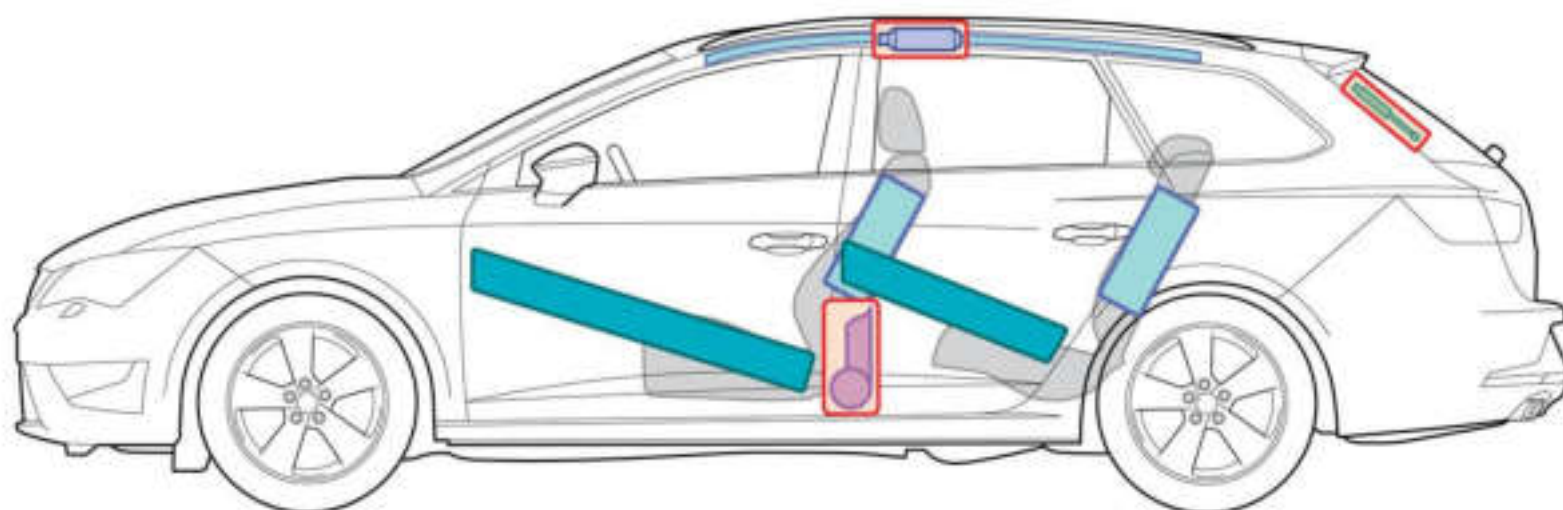

Leon ST

(from 2014)

Legend

	Airbag		Bodywork reinforcement		Control unit
	Gas generator		Roll-over bar		Battery
	Belt tensioner		Gas pressure dampers		Fuel tank